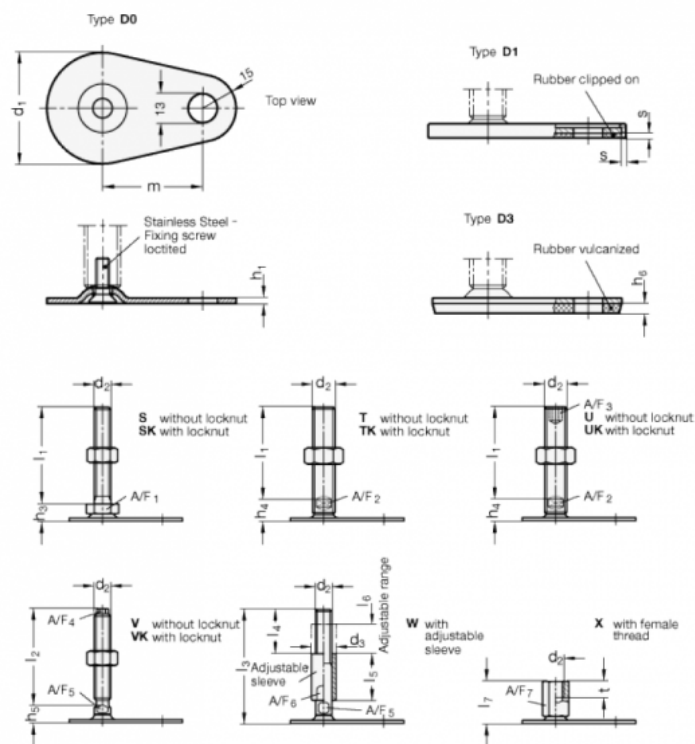

Article number: 204380M24150D3T
 Description: E+G levelling foot
 GN 43-80-M24-150-D3-T
 Note: T Without nut, Wrench flat at the bottom

Measures

A/F2 = 19	s =
d1 = 80	
d2 = M24	
h1 = 3	
h4 = 21	
h6 = 5	
l1 = 150	
m = 70	